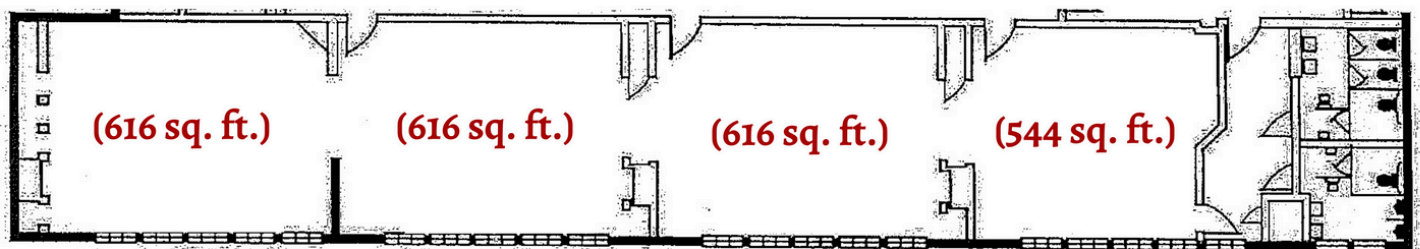

# THE MONTPELIER LIBRARY WING

**FOR RENT**

Need to rent an office space in a beautiful well situated historic building? The Montpelier Center might be for you and at a great price! For the first time in 25 years, The Montpelier Library wing is available for rent.

We have as little as 544 sq ft. or as much as 2,392 sq ft. available soon. Give us a call at (804) 883-7378 or email [info@montpeliercenter.org](mailto:info@montpeliercenter.org) and come for a tour!

**The Lois Wickham Jones Library (2,392 total sq. ft.)**