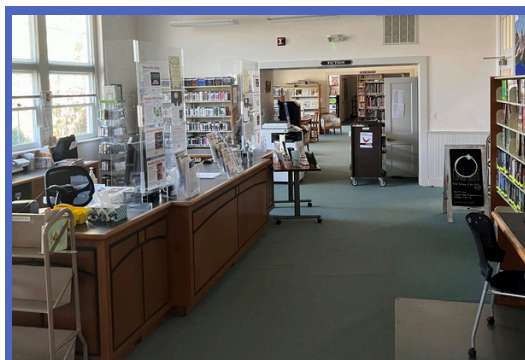

# THE MONTPELIER LIBRARY WING

**FOR RENT**

Need to rent an office space in a beautiful well situated historic building? The Montpelier Center might be for you and at a great price! For the first time in 25 years, The Montpelier Library wing is available for rent.

We have as little as 544 sq ft. or as much as 2,392 sq ft. available soon. Give us a call at (804) 883-7378 or email [info@montpeliercenter.org](mailto:info@montpeliercenter.org) and come for a tour!

**The Lois Wickham Jones Library (2,392 total sq. ft.)**